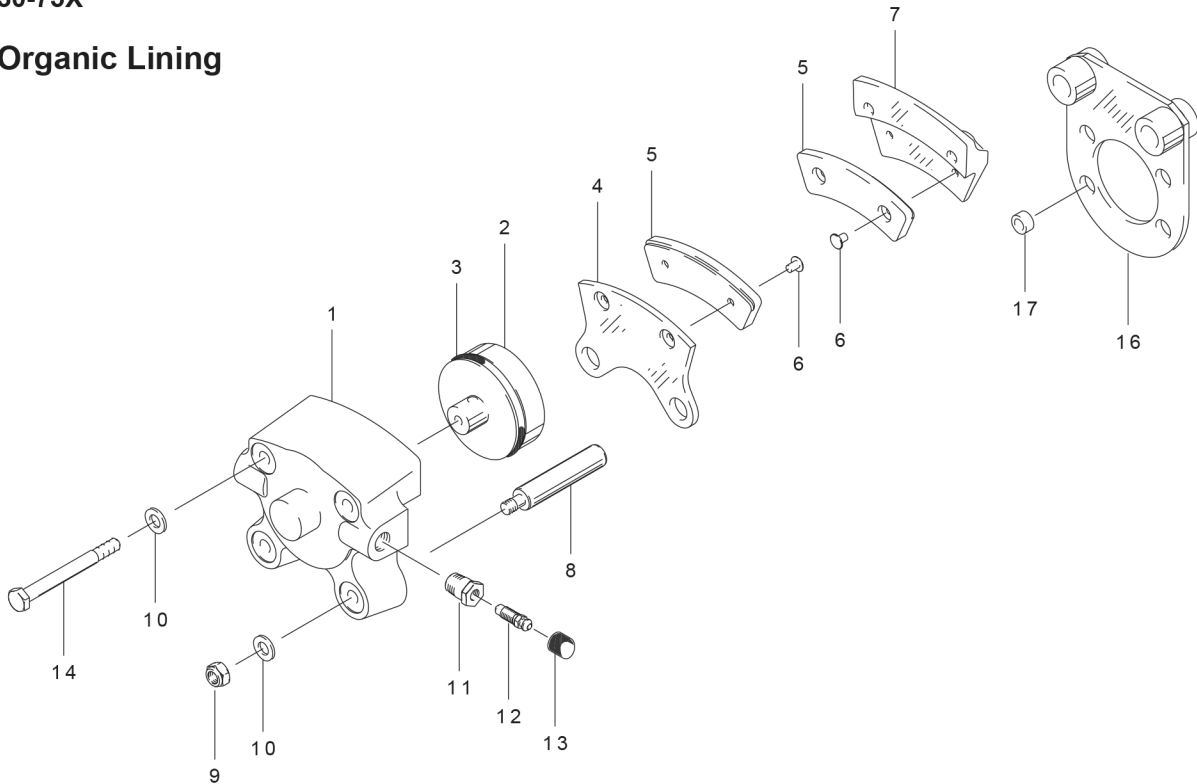

Illustrated Parts List

Brake Assembly – 6” External Single Cylinder, Single Piston

30-75X

Organic Lining

NOTES:

(1) Position of bushing varies with installation.

FIG.	PART NO.	DESCRIPTION	30-75X
	091-04400	Cylinder Assembly	1
1	061-14100	Cylinder	1
	092-07500	Piston Assembly	1
2	062-08000	Piston	1
3	101-05200	O-Ring (MS28775-224)	1
	073-01100	Pressure Plate Assembly	1
4	063-01200	Pressure Plate	1
5	066-10500	Lining	1
6	105-00200	Rivet	2
	074-01000	Back Plate Assembly	1
7	064-01500	Back Plate	1
5	066-10500	Lining	1
6	105-00200	Rivet	2
8	069-02500	Anchor Bolt	2
9	094-10300	Nut (MS21044-N4)	2
10	095-10200	Washer (AN960-416L)	4
11	081-00100	Seat-Bleeder	1
12	079-00300	Screw-Bleeder	1
13	183-00100	Cap-Bleeder	1
14	103-11600	Bolt	2
16	075-03700	Torque Plate Assembly	1
17	145-01000	Bushing (1)	2