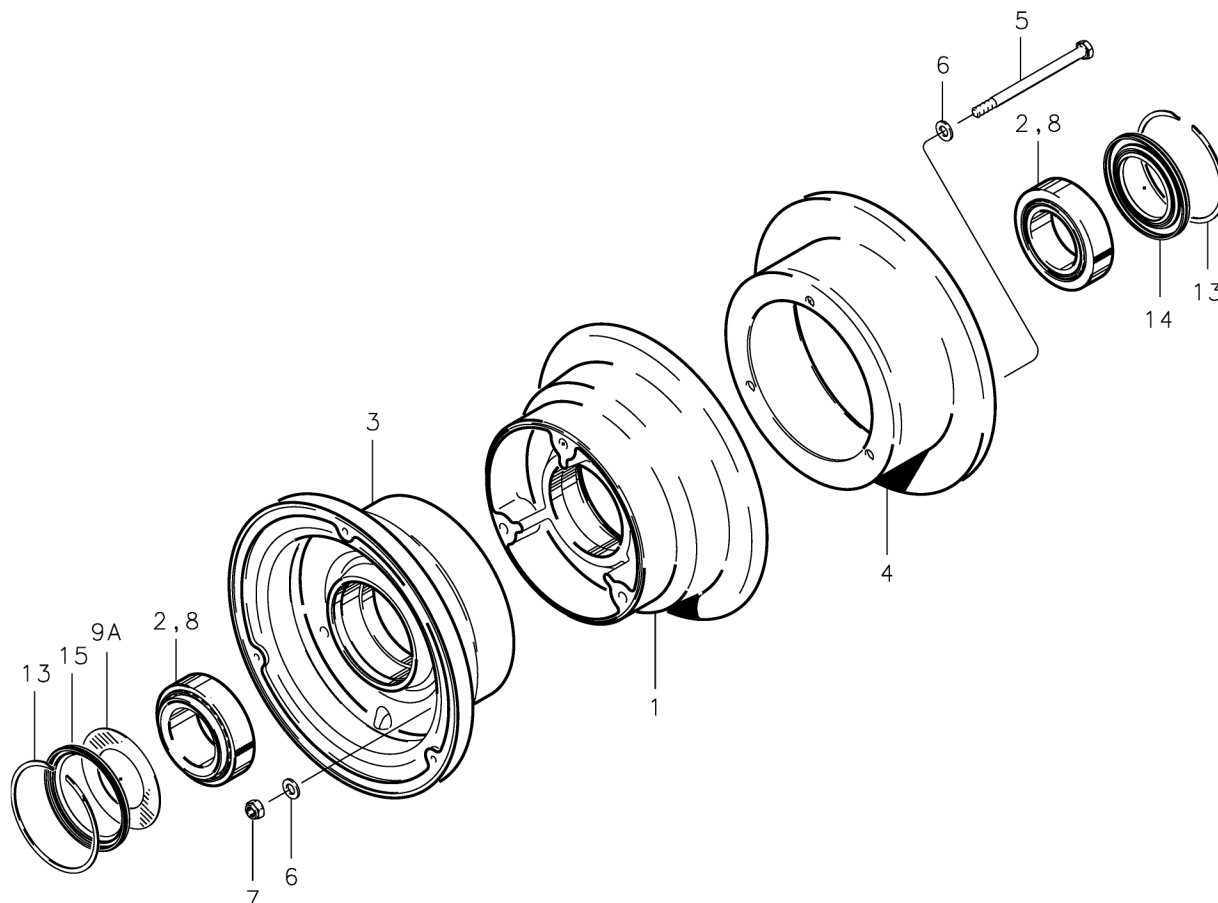

Illustrated Parts List

40-113

Tube-Type

FIG.	PART NO.	DESCRIPTION	40-113 (2)
1	161-04900	Inner Wheel Half Assembly	1
2	214-00100	Cup-Bearing	1
3	162-04700	Outer Wheel Half Assembly	1
2	214-00100	Cup-Bearing	1
4	164-04000	Brake Disc	1
	164-14000 (1)	Brake Disc - Chrome	1
	(3)	Brake Disc - Performance Gold	1
5	103-11000	Bolt (AN4-36A)	3
6	095-10400	Washer (AN960-416)	6
7	094-10300	Nut (MS21044-N4)	3
8	214-00200	Cone-Bearing	2
9A	153-00300	Ring-Grease Seal	1
13	155-00100	Snap Ring	2
14	154-12000	Molded Grease Seal	1
15	154-12400	Molded Grease Seal	1

NOTES:

- (1) Alternate chrome plated disc.
- (2) Also available with chrome plated disc. To order, specify assembly number followed by "CHROME."
- (3) Performance gold disc no longer available.