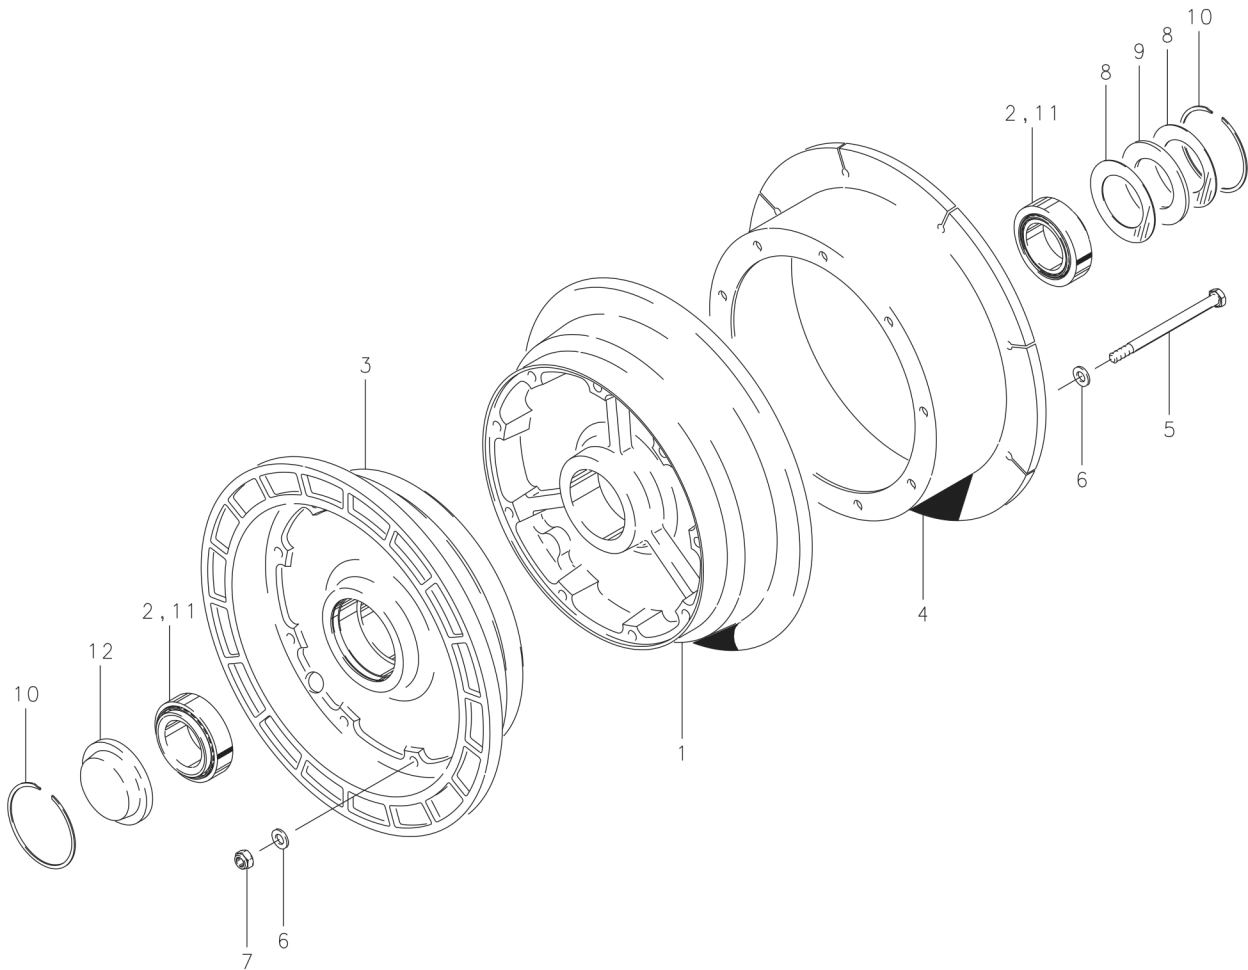

Illustrated Parts List

Wheel Assembly – Main, External 6.50-10

40-195

Tube-Type

FIG.	PART NO.	DESCRIPTION	40-195
1	161-09500	Inner Wheel Half Assy.	1
2	214-01300	Cup-Bearing	1
3	162-08900	Outer Wheel Half Assy.	1
2	214-01300	Cup-Bearing	1
4	164-21900	Brake Disc (Slotted)	1
5	103-20400	Bolt (AN5-35A)	9
6	095-10500	Washer (AN960-516)	18
7	094-10400	Nut (MS21044-N5)	9
8	153-01600	Ring-Grease Seal	2
9	154-01600	Felt-Grease Seal	1
10	155-00100	Snap Ring	2
11	214-01400	Cone-Bearing	2
12	158-00300	Hub Cap	1