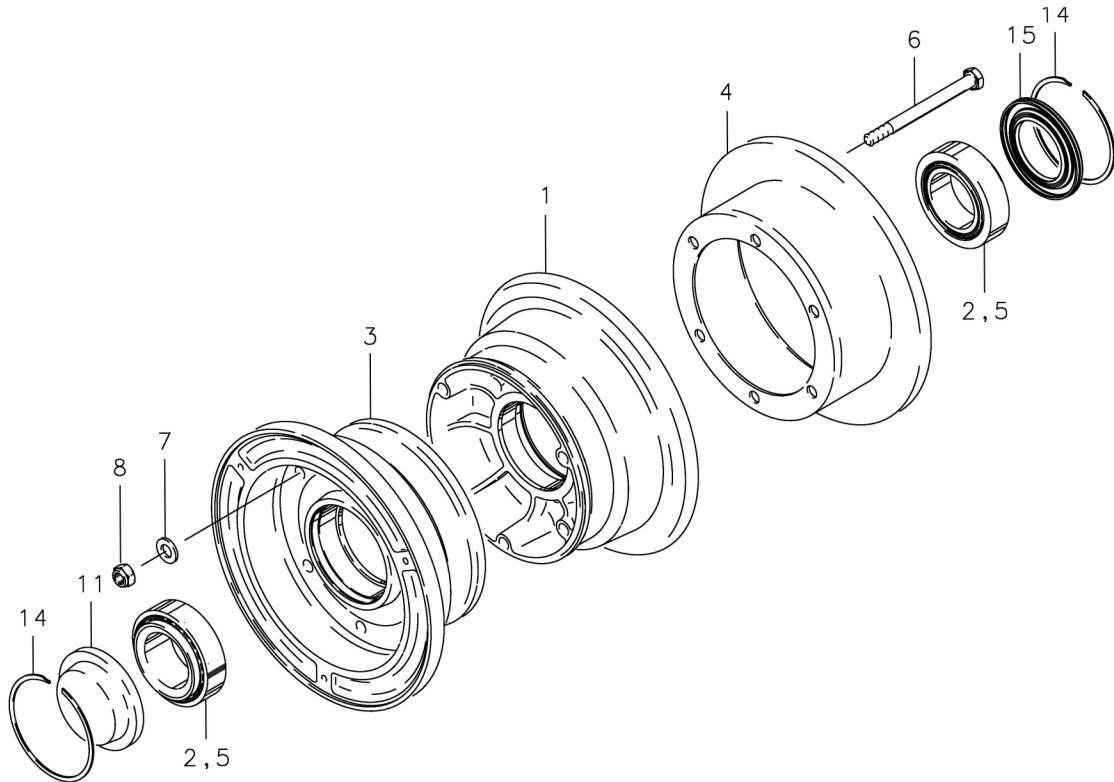

40-99

Tube-Type

FIG.	PART NO.	DESCRIPTION	40-99
1	161-02100	Inner Wheel Half Assembly	1
2	214-00100	Cup-Bearing	1
3	162-01900	Outer Wheel Half Assembly	1
2	214-00100	Cup-Bearing	1
4	164-02800	Brake Disc	1
5	214-00200	Cone-Bearing	2
6	103-11200	Bolt (AN4-37A)	6
7	095-10200	Washer (AN960-416L)	6
8	094-10300	Nut (MS21044-N4)	6
11	158-00300	Cap-Hub	1
14	155-00100	Snap Ring	2
15	154-12000	Molded Grease Seal	1