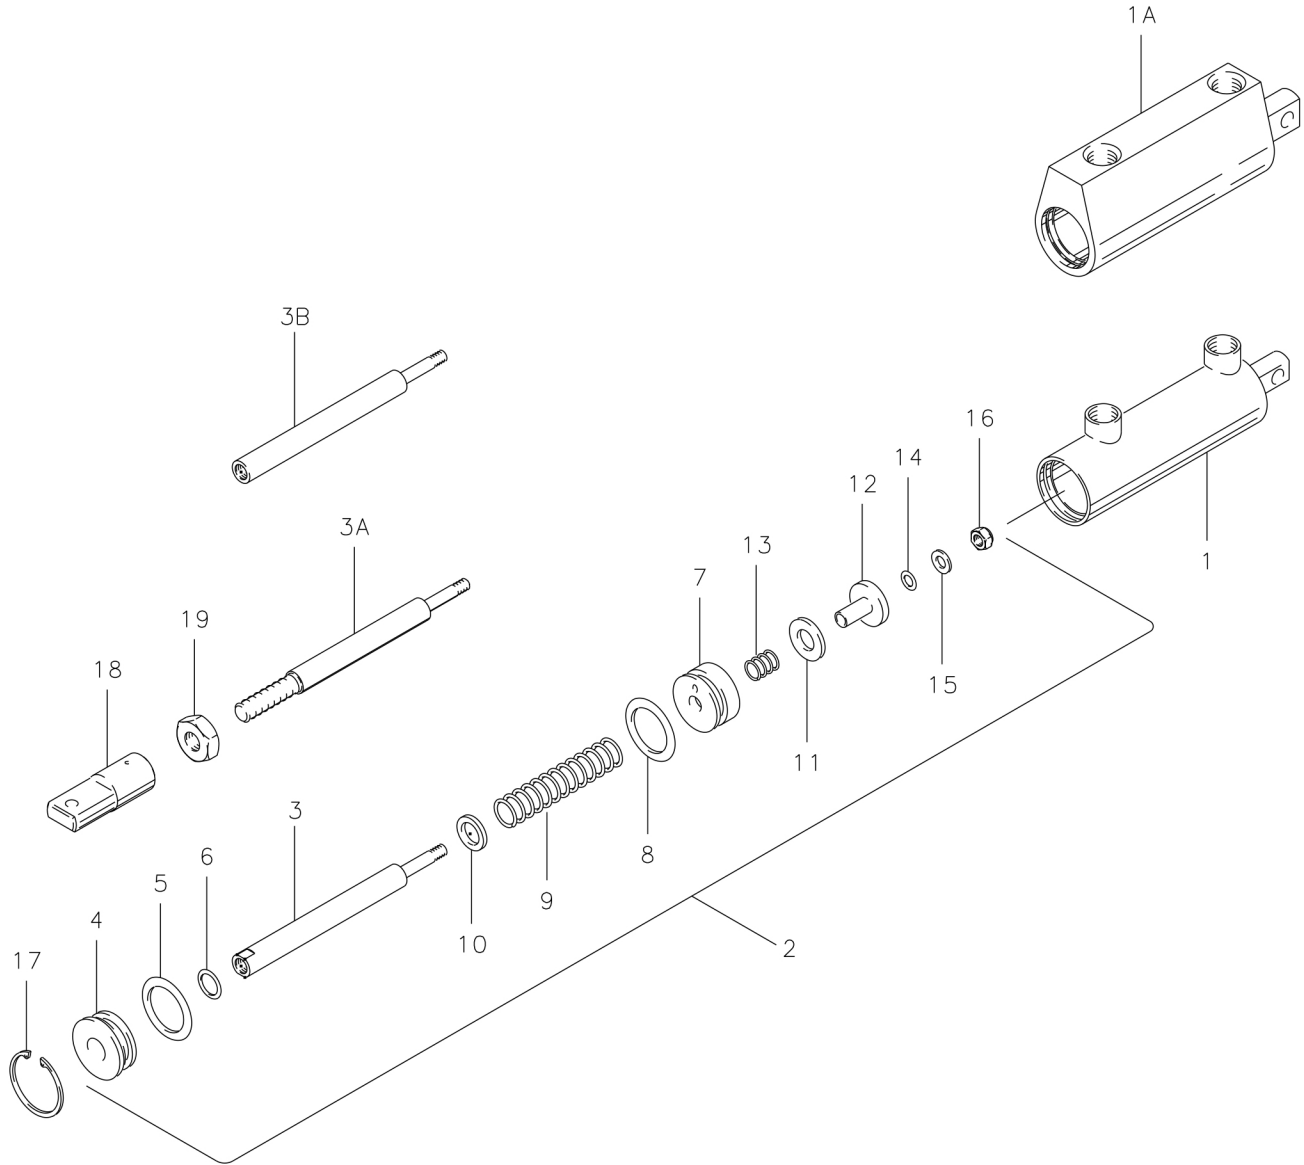

Illustrated Parts List

Master Cylinder Pull Type

10-17, 10-23, 10-23A, 10-23C, 10-23F, 10-75, 10-86, 10-86A

NOTE: Parts list for reference only. Contact airframe manufacturer to order master cylinders and components listed.

FIG.	PART NO.	DESCRIPTION	PER ASSY.								
			10-17	10-23	10-23A	10-23C	10-23F	10-75	10-86	10-86A	
1	189-02500	Cylinder Body		1							
1A	144-03600	Cylinder Body			1	1	1				
	144-09400	Cylinder Body						1			
	144-11300	Cylinder Body							1	1	
	144-12300	Cylinder Body (1)	1								

NOTES:

(1) Extruded body – formerly used steel body P/N 189-01000 which is no longer available.

(Continued on next page)

Master Cylinder Pull Type

Illustrated Parts List

10-17, 10-23, 10-23A, 10-23C, 10-23F, 10-75, 10-86, 10-86A