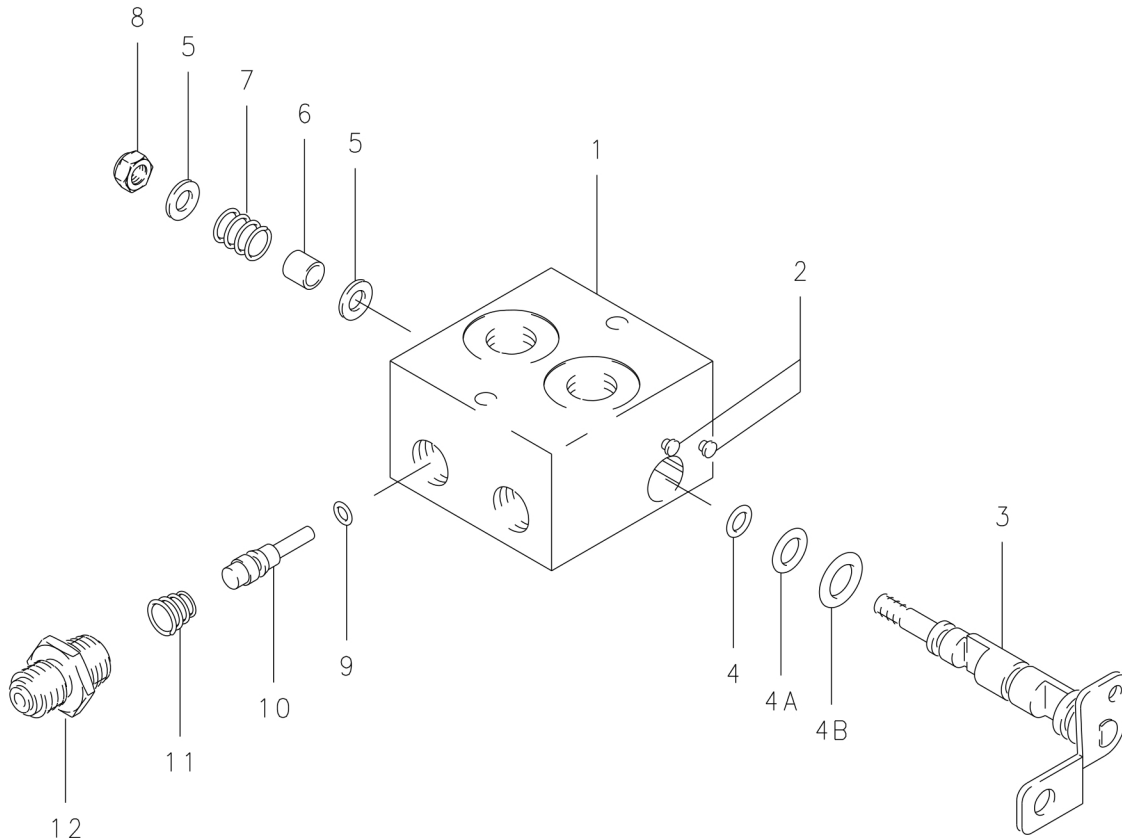

Parking Valve Series Noted

Illustrated Parts List

60-3A, 60-3C,

Note: Parts list for reference only. Contact airframe manufacturer to order parking valve and components listed.

Assy. Number

A) 60-3A

B) 60-3C

FIG.	PART NUMBER	DESCRIPTION	QTY. PER ASSY.	
			A	B
1	195-00400	Body-Valve	1	1
2	177-00200	Pin	2	2
3	181-00301	Camshaft Assy.	1	1
4	101-00300	O-Ring, Camshaft (MS28775-008)	1	1
4A	101-00500	O-Ring, Camshaft (MS28775-010)	1	1
4B	101-00600	O-Ring, Camshaft (MS28775-011)	1	1
5	095-10300	Washer (AN960-10)	2	2
6	145-00700	Bushing	1	1
7	082-01000	Spring	1	1
8	094-10200	Nut (NASM21083N3)	1	1
9	101-00100	O-Ring, Valve	2	2
10	146-00200	Valve	2	2
11	082-04400	Spring	2	2
12	104-00800	Fitting, Tube (AN816-3D)		2
	104-00300	Fitting, Tube (AN816-4D)	2	

	199-526	Seal Kit (items 4, 4A, 4B, 9)	1	1
--	---------	-------------------------------	---	---